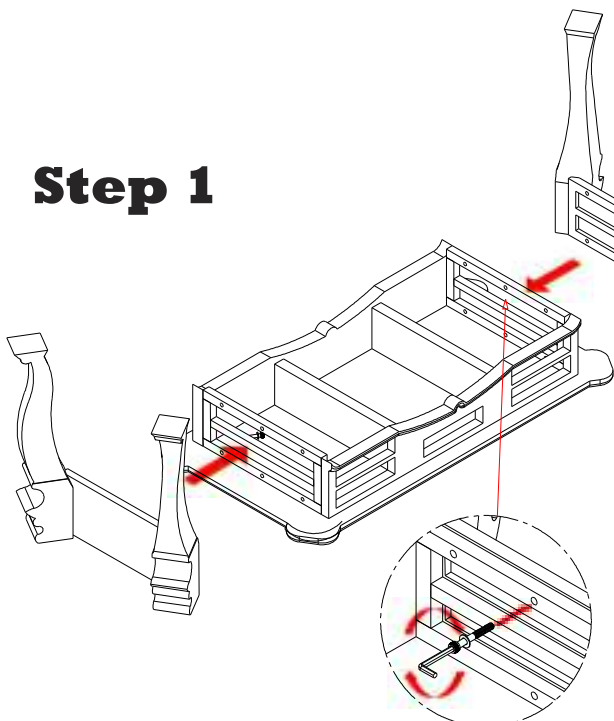

design **TOSCANO**®

AF-7376
Clemenceau Partners Writing Desk

INSTRUCTIONS FOR YOUR PRODUCT

Parts

A (1 Pc) B (12 Pcs) C (12 Pcs)

Thank you for your recent purchase of this Design Toscano hand-crafted piece of furniture art. We have taken great care to create this piece especially for you. Please review these instructions and assemble this piece with care. Do not over tighten any screw or bolt connection.

Step 1

Repeat 12 times.