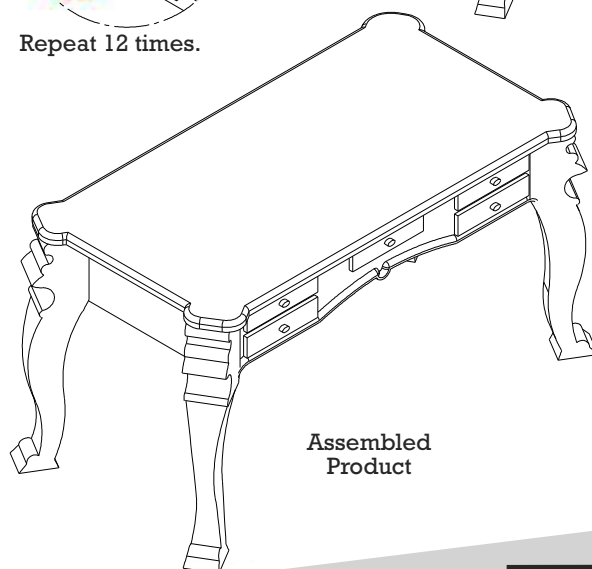

Step 2

Assembled Product

©Copyright 2021, Design Toscano, Inc.

1.800.525.0733
DESIGNTOSCANO.COM

**THANK YOU
FOR YOUR PURCHASE**