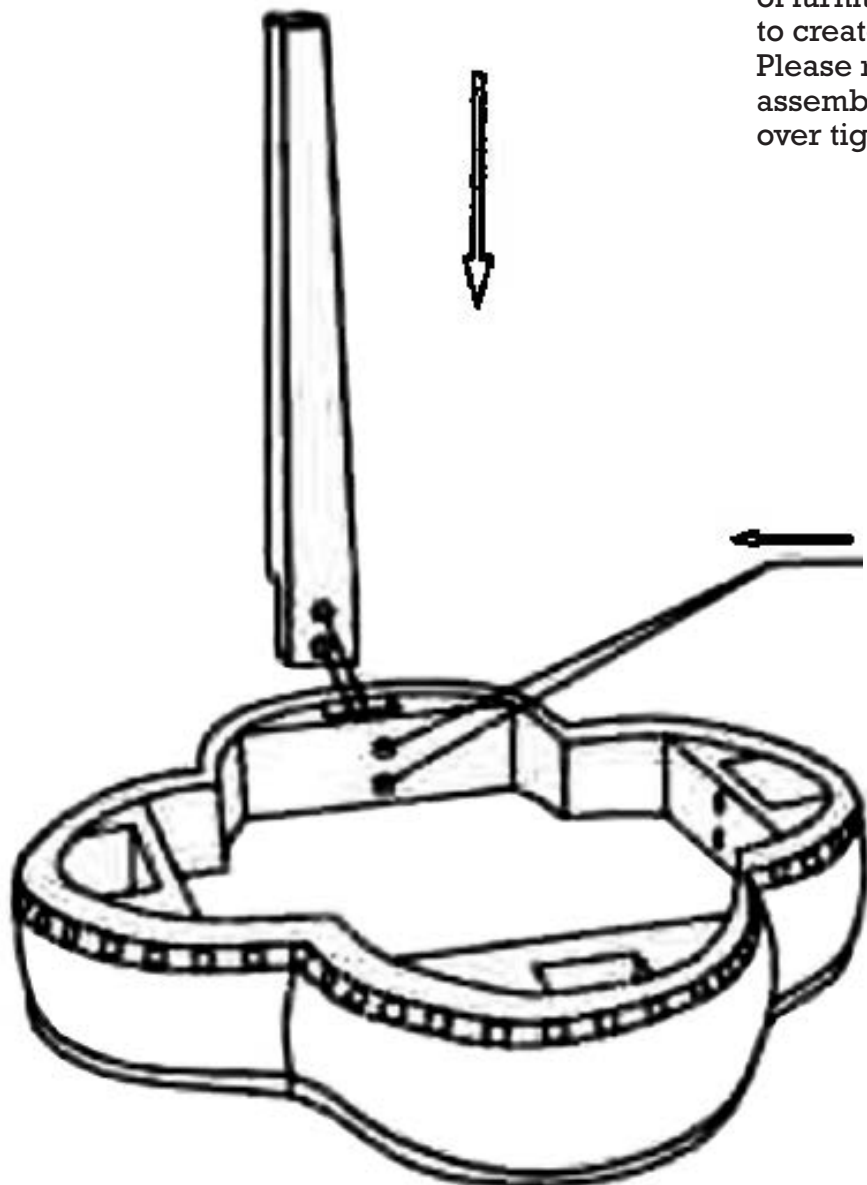

design **TOSCANO**[®]

**INSTRUCTIONS
FOR YOUR PRODUCT**

DE-101
Dunhill Cloverleaf Boudoir Stool

Thank you for your recent purchase of this Design Toscano hand-crafted piece of furniture art. We have taken great care to create this piece especially for you. Please review these instructions and assemble this piece with care. Do not over tighten any screw or bolt connection.

Repeat 4 times.

Parts

A (1 PC)

B (8 PCS)

C (8 PCS)

D (8 PCS)

©Copyright 2021, Design Toscano, Inc.

1.800.525.0733
DESIGNTOSCANO.COM