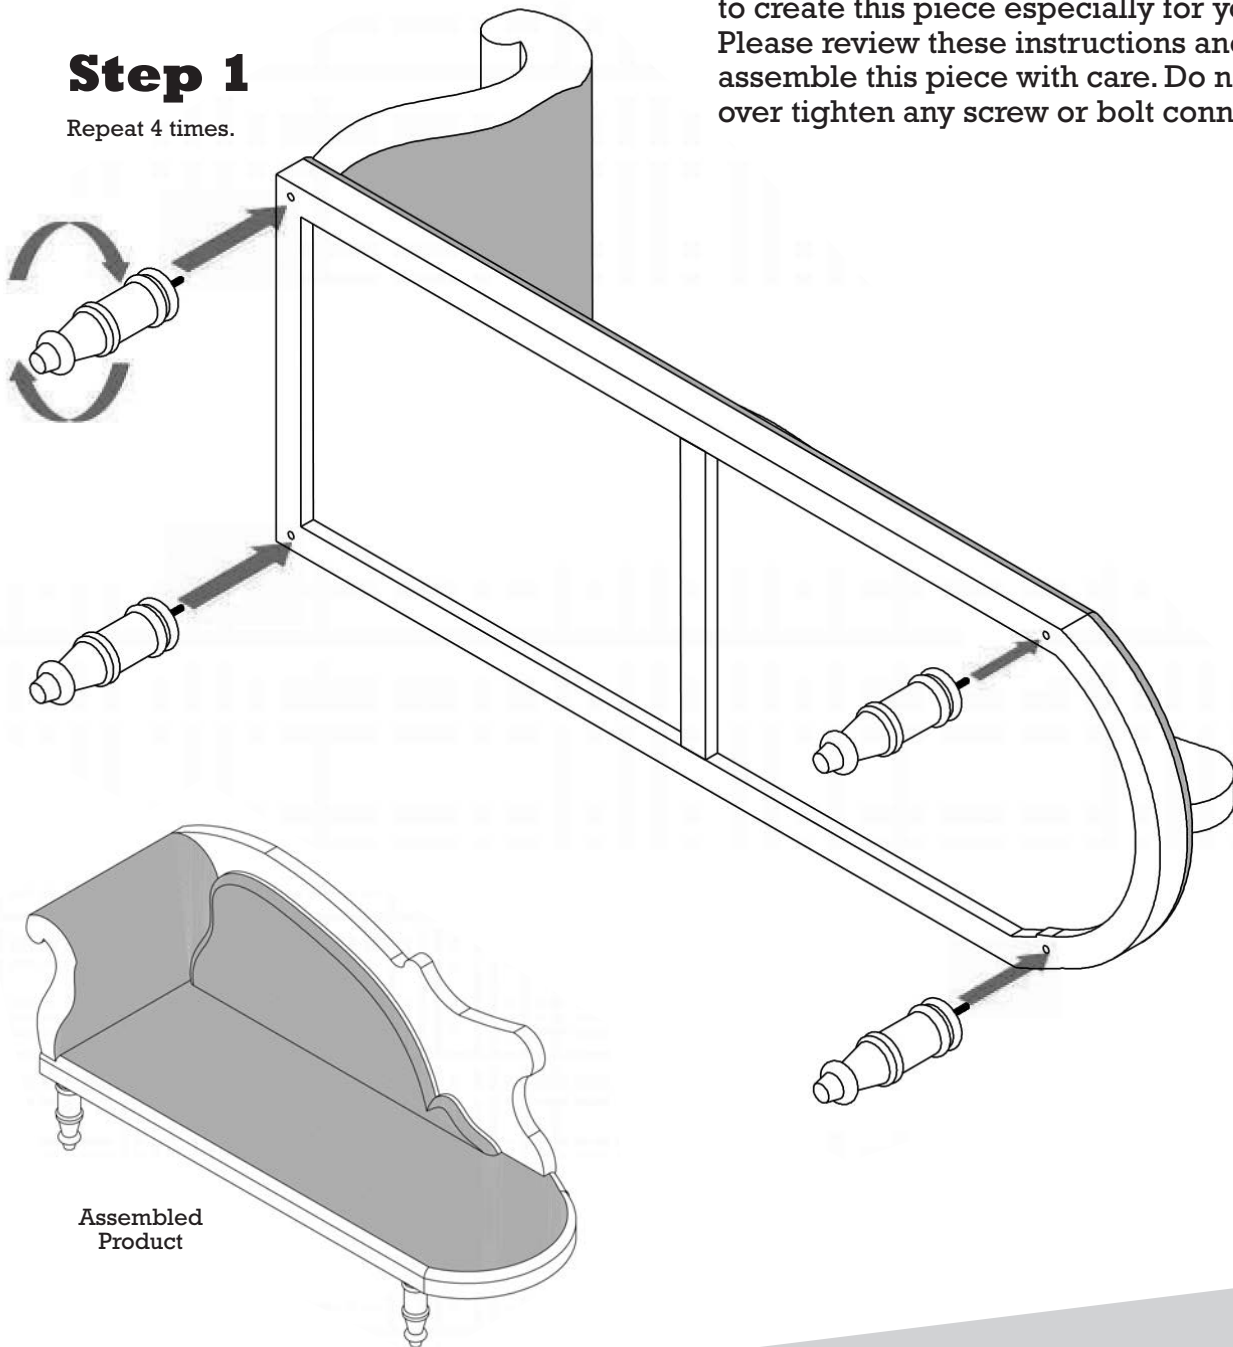

design **TOSCANO**®

**INSTRUCTIONS
FOR YOUR PRODUCT**

GR-305L
Swan Fainting Couch: Left

Thank you for your recent purchase of this Design Toscano hand-crafted piece of furniture art. We have taken great care to create this piece especially for you. Please review these instructions and assemble this piece with care. Do not over tighten any screw or bolt connection.

Step 1

Repeat 4 times.

Assembled Product

©Copyright 2018, Design Toscano, Inc.

1.800.525.0733
DESIGNTOSCANO.COM

**THANK YOU FOR
YOUR PURCHASE**