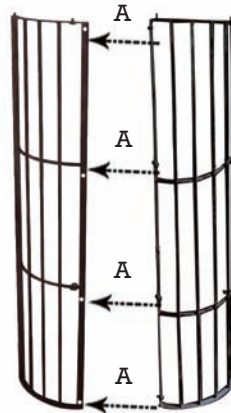

design **TOSCANO**[®]

FU71591
The Princess' Metal Garden Arch

INSTRUCTIONS
FOR YOUR **PRODUCT**

Thank you for your recent purchase of this beautifully ornamented Design Toscano architectural gazebo. We have taken great care to create this piece especially for you. Please review these instructions and assemble this piece with care. A two person assembly is suggested. We strongly suggest once assembled, double check every bolt and screw connection. Do not over tighten any screws or bolt connections. Arch can be optionally secured to your surface via screw holes in the base. Mounting screws not included.

Step 1

Do this 2 times.

Step 2

Do this 2 times.

Step 3

Do this 2 times.

Parts

A (35 PCS) B (1 PC)