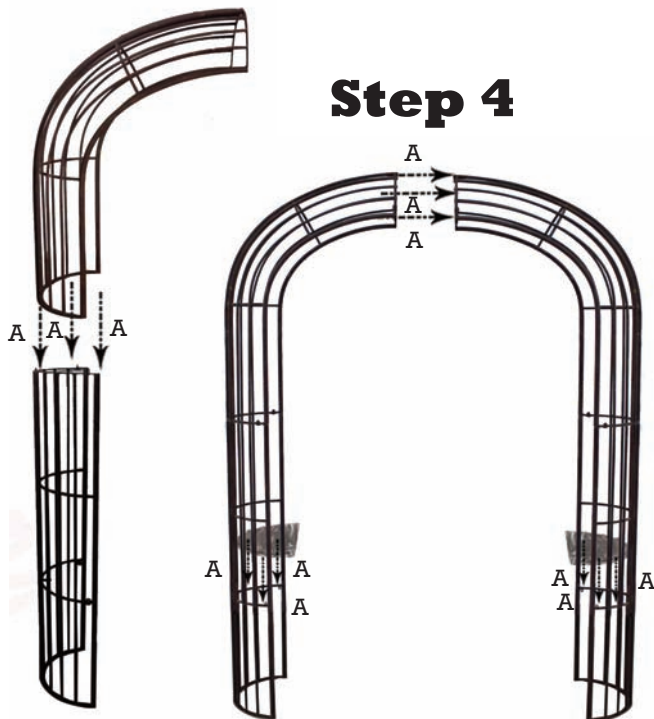

Step 5

©Copyright 2014, Design Toscano, Inc.

1.800.525.0733
DESIGNTOSCANO.COM

THANK YOU FOR YOUR PURCHASE