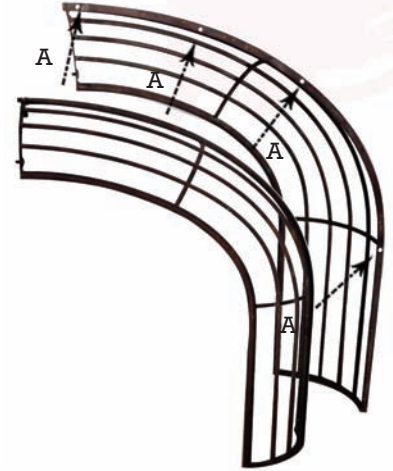

design **TOSCANO**[®]

FU71591
The Princess' Metal Garden Arch

INSTRUCTIONS
FOR YOUR **PRODUCT**

Thank you for your recent purchase of this beautifully ornamented Design Toscano architectural gazebo. We have taken great care to create this piece especially for you. Please review these instructions and assemble this piece with care. A two person assembly is suggested. We strongly suggest once assembled, double check every bolt and screw connection. Do not over tighten any screws or bolt connections. Arch can be optionally secured to your surface via screw holes in the base. Mounting screws not included.

Step 1

Do this 2 times.

Step 2

Do this 2 times.

Step 3

Do this 2 times.

Parts

A (35 PCS) B (1 PC)