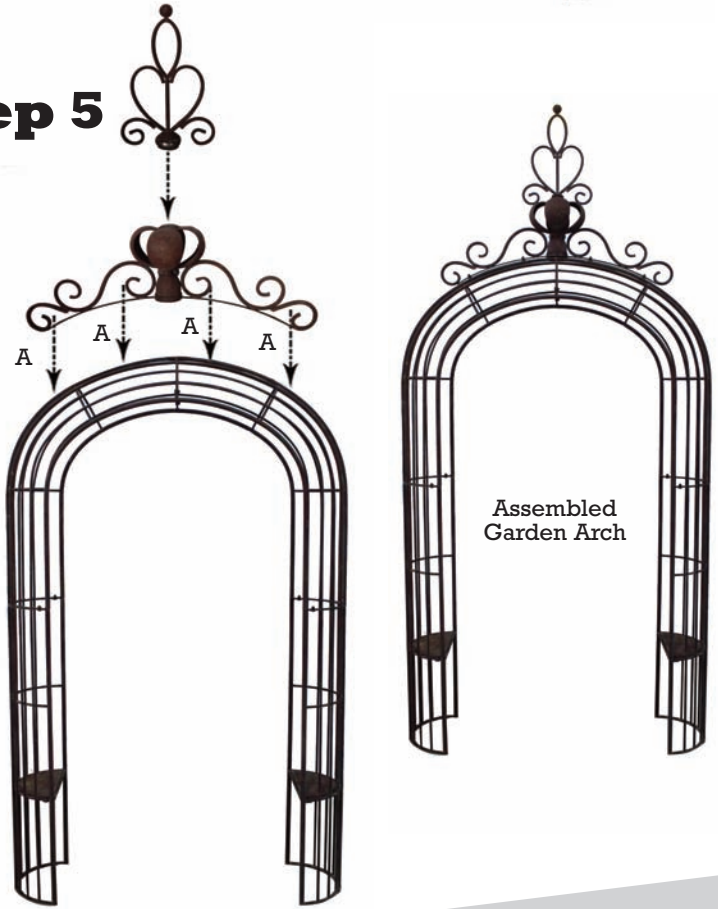

Step 5

©Copyright 2014, Design Toscano, Inc.

1.800.525.0733
DESIGNTOSCANO.COM

THANK YOU FOR YOUR PURCHASE