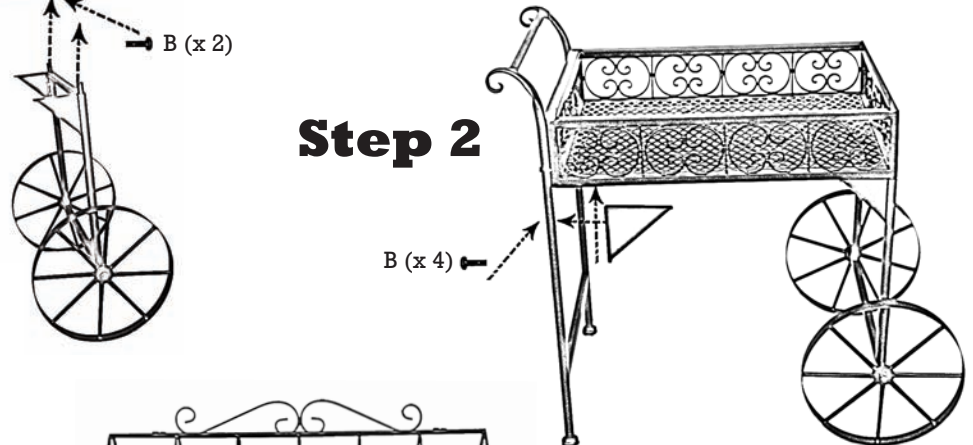

design **TOSCANO**®

INSTRUCTIONS
FOR YOUR **PRODUCT**

FU12261
Jardin à la Française Flower Push Cart

Thank you for your recent purchase of this Design Toscano exclusive hand-crafted piece of furniture art. We have taken great care to create this piece especially for you. Please review these instructions and assemble this piece with care. Do not over tighten any screw or bolt connection.

Parts

- A (2 PCS)
- B (6 PCS)

©Copyright 2015, Design Toscano, Inc.

1.800.525.0733
DESIGNTOSCANO.COM

THANK YOU FOR YOUR PURCHASE