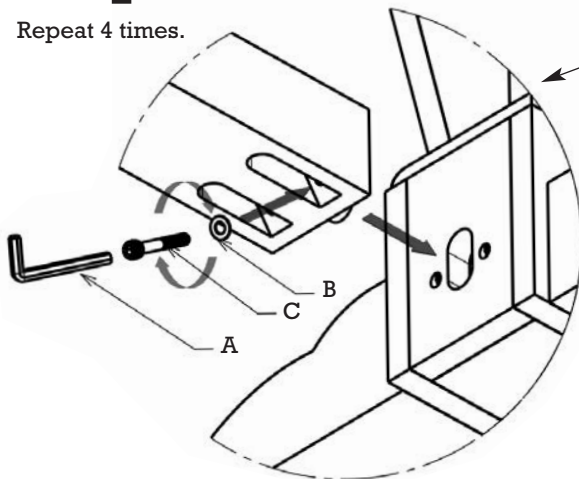

design TOSCANO®

INSTRUCTIONS FOR YOUR PRODUCT

AF-7748
English Gothic Refectory High Table

Thank you for your recent purchase of this Design Toscano hand-crafted piece of furniture art. We have taken great care to create this piece especially for you. Please review these instructions and assemble this piece with care. Do not over tighten any screw or bolt connection.

Parts

A (1 PC)

B (8 PCS)

C (8 PCS)

Step 1

Step 2

Repeat 4 times.

Step 3