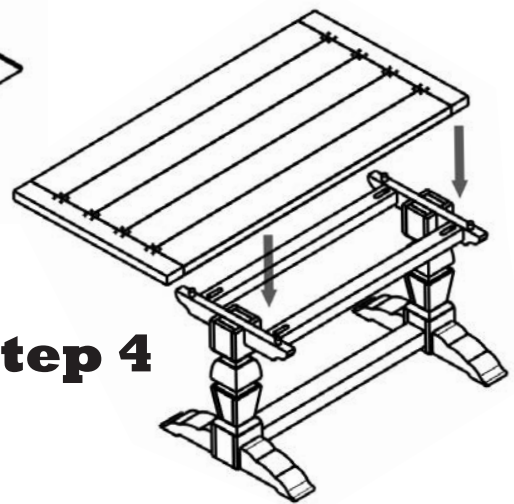

Step 4

©Copyright 2018, Design Toscano, Inc.

1.800.525.0733
DESIGNTOSCANO.COM

THANK YOU FOR
YOUR PURCHASE