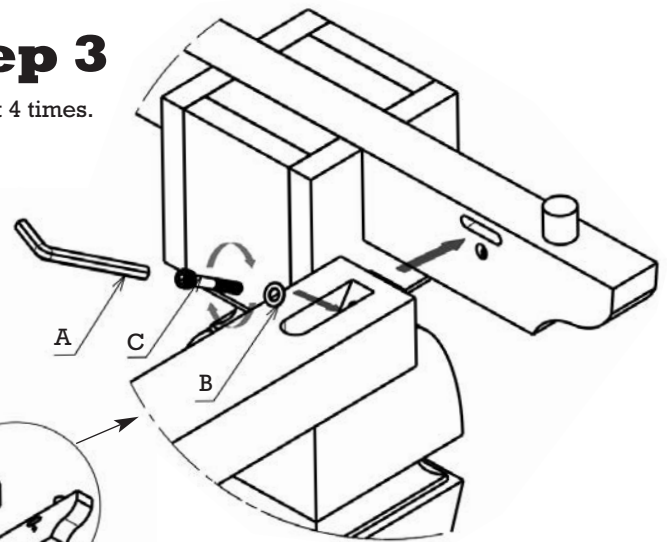

Step 3

Repeat 4 times.