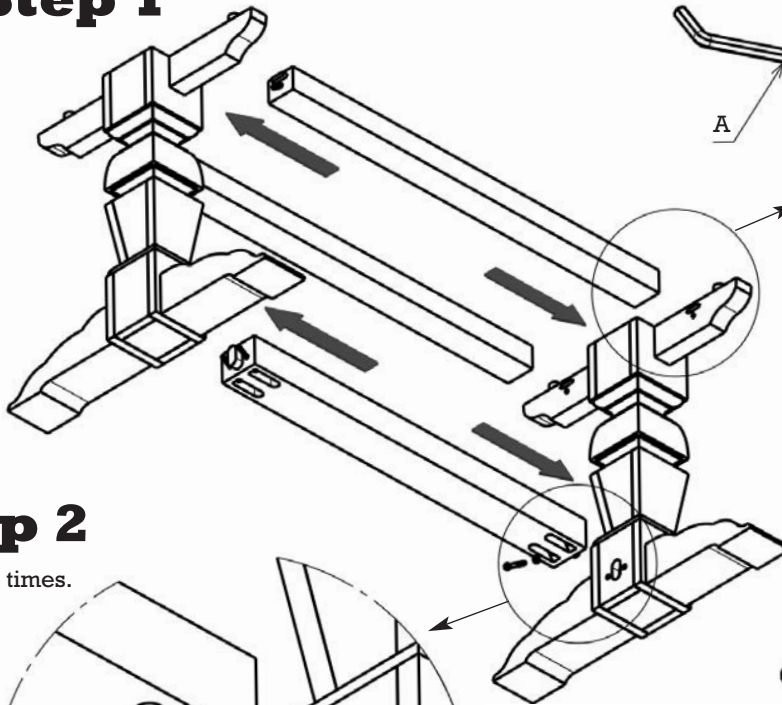

design TOSCANO®

INSTRUCTIONS FOR YOUR PRODUCT

AF-7748
English Gothic Refectory High Table

Thank you for your recent purchase of this Design Toscano hand-crafted piece of furniture art. We have taken great care to create this piece especially for you. Please review these instructions and assemble this piece with care. Do not over tighten any screw or bolt connection.

Parts

A (1 PC)

B (8 PCS)

C (8 PCS)

Step 1

Step 2

Repeat 4 times.

Step 3